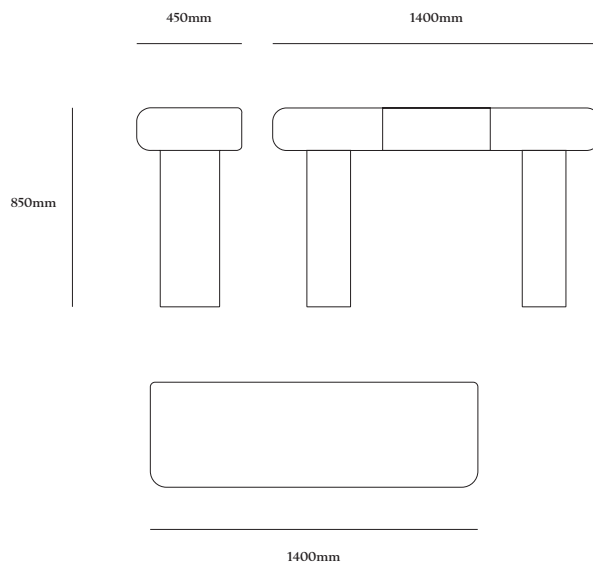

## *Roll* console

A rounded, wooden lozenge carved from solid timber with thick walls and a single drawer. *Roll* is available cantilever mounted to become part of the internal architecture, or resting on a stout trunk with options for bespoke stand heights. *Roll's* curving form showcases the grain and unique character of each wood offered.

DIMENSIONS 85 (h) × 140 (w) × 45 (d) cm

MATERIALS Oak Walnut Ash Chalk / Malachite / Putty

WEIGHT 60kg 54kg 56kg

FINISH Satin Wood Oil

ORIGIN UK

LEAD TIME Made to order (8 week lead time)

DELIVERY We offer UK and international delivery.