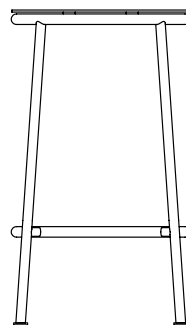

## A stool designed to stand the test of time

Normann Copenhagen introduces its new stool series, Circa — a design celebrating classic minimalism. The smooth, curved edges of the seat rest on a sturdy base crafted in black powder coated steel. As implied by its name, circles are a recurring element in the design of the stool series. The distinctive, circular shape of the seat is repeated in the rounded footrest as well as in the practical hole in the middle of the seat, which allows for the stool to be easily carried around. The use of repetition ensures a harmonious and well-balanced expression in the design. With its contemporary and utilitarian look, the Circa stool series accommodates modern interior's demand for simplicity and functionality and offers the perfect solution for seating in residential or commercial spaces.

## Collection Overview

**Circa Stool 75 cm**  
H: 75 x W: 37 cm

**Circa Stool 65 cm**  
H: 65 x W: 37 cm

**Circa Stool 45 cm**  
H: 65 x W: 37 cm

### Description

The Circa stool is a minimalistic and timeless stool comprising a steel tube frame and an oak veneer, aluminum or upholstered seat available in either textile or leather. The circular seat rests on a slender steel base in black powder steel. Available in three different sizes, Circa offers a timeless stool suitable for bars, kitchen islands, or extra seating by the dinner table.