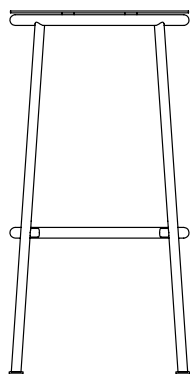

## A stool designed to stand the test of time

Normann Copenhagen introduces its new stool series, Circa — a design celebrating classic minimalism. The smooth, curved edges of the seat rest on a sturdy base crafted in black powder coated steel. As implied by its name, circles are a recurring element in the design of the stool series. The distinctive, circular shape of the seat is repeated in the rounded footrest as well as in the practical hole in the middle of the seat, which allows for the stool to be easily carried around. The use of repetition ensures a harmonious and well-balanced expression in the design. With its contemporary and utilitarian look, the Circa stool series accommodates modern interior's demand for simplicity and functionality and offers the perfect solution for seating in residential or commercial spaces.

## Collection Overview

**Circa Stool 75 cm**  
H: 75 x W: 37 cm

**Circa Stool 65 cm**  
H: 65 x W: 37 cm

**Circa Stool 45 cm**  
H: 65 x W: 37 cm

### Description

The Circa stool is a minimalistic and timeless stool comprising a steel tube frame and an oak veneer, aluminum or upholstered seat available in either textile or leather. The circular seat rests on a slender steel base in black powder steel. Available in three different sizes, Circa offers a timeless stool suitable for bars, kitchen islands, or extra seating by the dinner table.