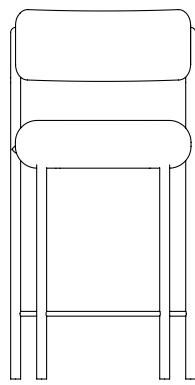

ART COUNTER AND BAR STOOL

Made in Australia

465mm

577mm

Counter stool 930mm

Bar stool 1030mm

ART COUNTER AND BAR STOOL

ABOUT

Designed by Gabrielle Beswick & Andrew Beveridge, 2024

The Art stool is inspired by the upholstery details of the L'Art de Vivre (The Art of Living) collection. The oversized seat and back perfectly contrast with the stainless steel or powder-coated steel tube frame, creating a playful yet elevated aesthetic. This stool is comfortable and robust, making it ideal for both domestic and commercial spaces. Available in counter and bar heights.

ENVIRONMENT

Indoor

MATERIALS

Stainless steel or powder coated steel frame.
MDF and foam
Available in a wide range of fabric options.
COM also available 1.4 m required

DIMENSIONS

Counter stool- W: 46.5 cm (18.31 in) x D: 57.7 cm (22.72 in) x H: 93 cm (36.61 in) x SH: 65 cm (25.59 in)
Bar stool- W: 46.5 cm (18.31 in) x D: 57.7 cm (22.72 in) x H: 103 cm (40.55 in) x SH: 75 cm (29.53 in)

WEIGHT

12kg

SUSTANABILITY

Crafted with high-grade stainless steel and premium foam, the Art stool is designed for both durability and comfort. The stainless steel frame is 100% recyclable and each component is meticulously engineered for easy maintenance and refurbishing, ensuring the stool remains a staple in your space for years to come.
