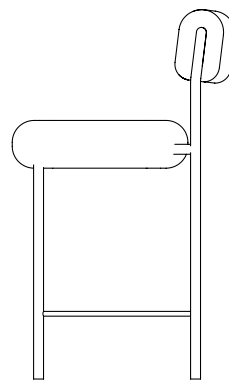

ART COUNTER AND BAR STOOL

Made in Australia

465mm

577mm

Counter stool 930mm

Bar stool 1030mm

ART COUNTER AND BAR STOOL

ABOUT

Designed by Gabrielle Beswick & Andrew Beveridge, 2024

The Art stool is inspired by the upholstery details of the L'Art de Vivre (The Art of Living) collection. The oversized seat and back perfectly contrast with the stainless steel or powder-coated steel tube frame, creating a playful yet elevated aesthetic. This stool is comfortable and robust, making it ideal for both domestic and commercial spaces. Available in counter and bar heights.

ENVIRONMENT

Indoor

MATERIALS

Stainless steel or powder coated steel frame.
MDF and foam
Available in a wide range of fabric options.
COM also available 1.4 m required

DIMENSIONS

Counter stool- W: 46.5 cm (18.31 in) x D: 57.7 cm (22.72 in) x H: 93 cm (36.61 in) x SH: 65 cm (25.59 in)
Bar stool- W: 46.5 cm (18.31 in) x D: 57.7 cm (22.72 in) x H: 103 cm (40.55 in) x SH: 75 cm (29.53 in)

WEIGHT

12kg

SUSTANABILITY

Crafted with high-grade stainless steel and premium foam, the Art stool is designed for both durability and comfort. The stainless steel frame is 100% recyclable and each component is meticulously engineered for easy maintenance and refurbishing, ensuring the stool remains a staple in your space for years to come.
